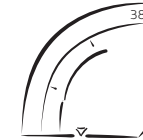

SEATING OPTIONS

P62____
 Motion Sofa w/Power **H L F**
 85W 42D 42H

P0____
 Wallsaver Recliner
 w/Power **H L F**
 42W 42D 42H

PC42____
 Motion Loveseat w/Power
 & Console **H L F**
 76W 42D 42H

P42____
 Motion Loveseat w/Power **H L F**
 64W 42D 42H

SECTIONAL COMPONENTS

38____
 Curved Corner Sectional
 69W 40D 42H

P23____
 LAF Motion Chair w/Power **H**
 41W 40D 42H

20____
 Armless Chair
 32W 40D 42H

P21____
 RAF Motion Chair w/Power **H**
 41W 40D 42H